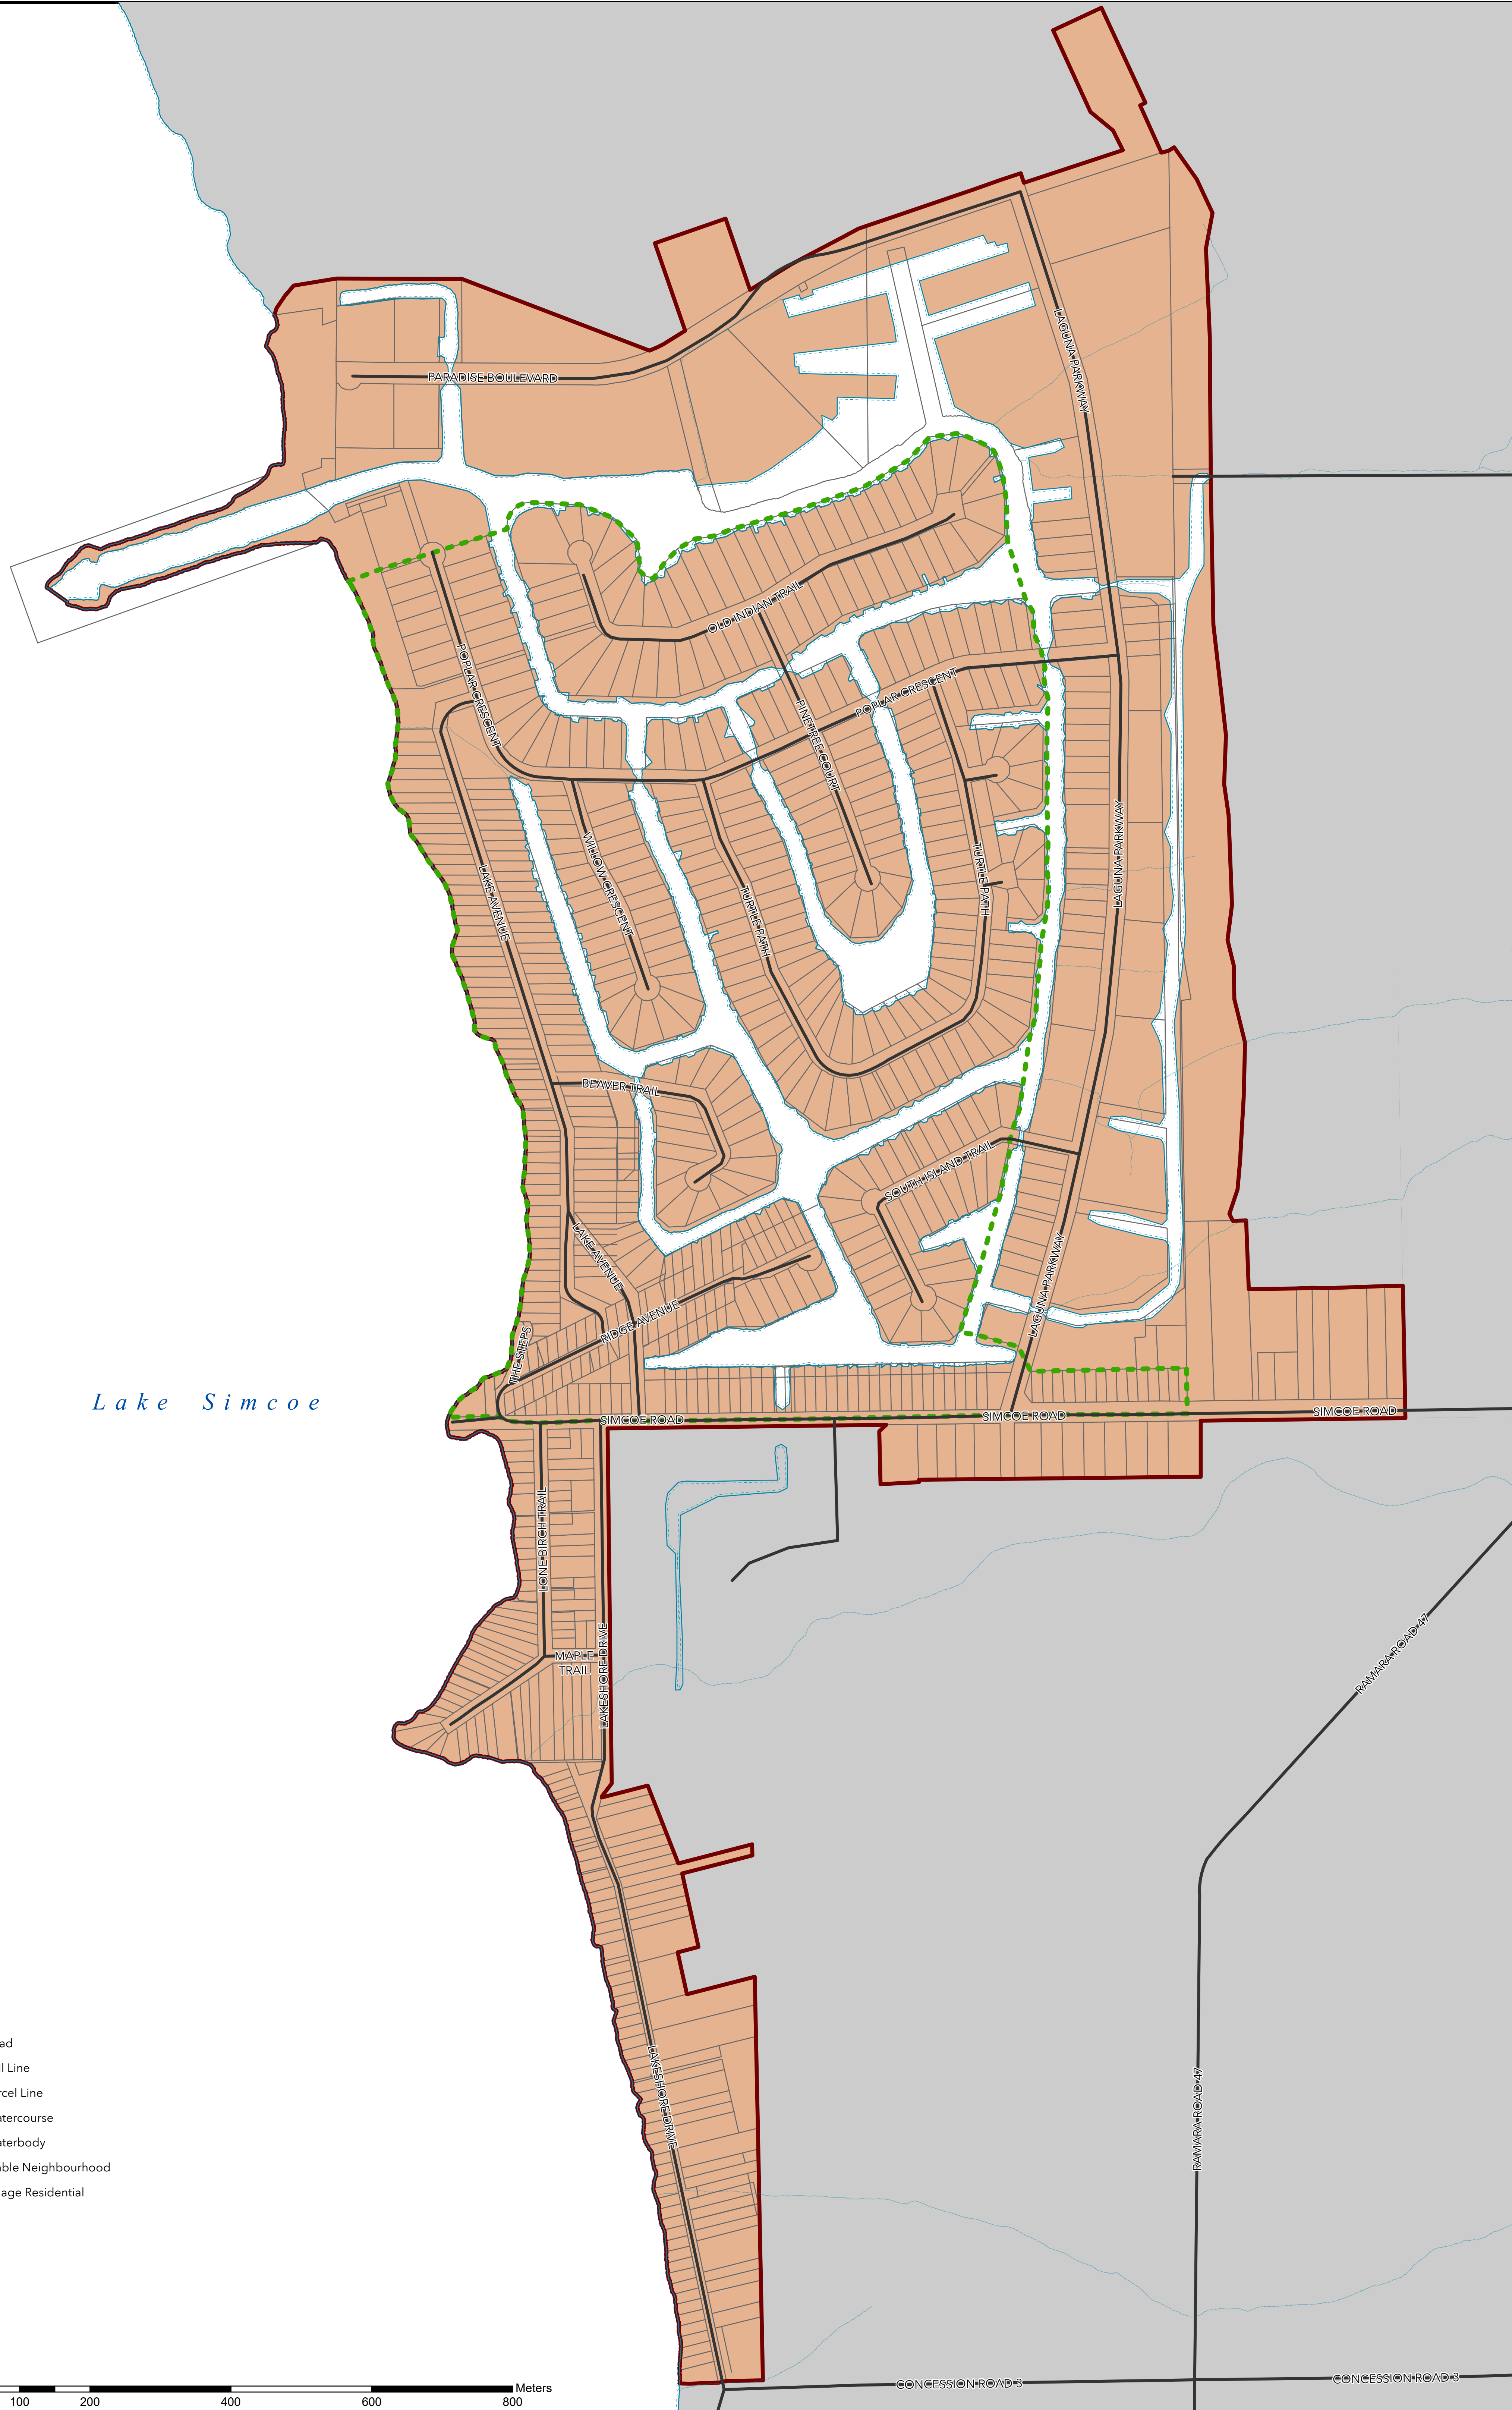

# THE TOWNSHIP OF RAMARA OFFICIAL PLAN

## SCHEDULE "B3" - LAGOON CITY VILLAGE SETTLEMENT AREA

**DRAFT**

Date Exported: 2025-01-14

Lake Simcoe

- LEGEND**
- Road
  - Rail Line
  - Parcel Line
  - Watercourse
  - Waterbody
  - Stable Neighbourhood
  - Village Residential

CONCESSION ROAD 3

CONCESSION ROAD 3