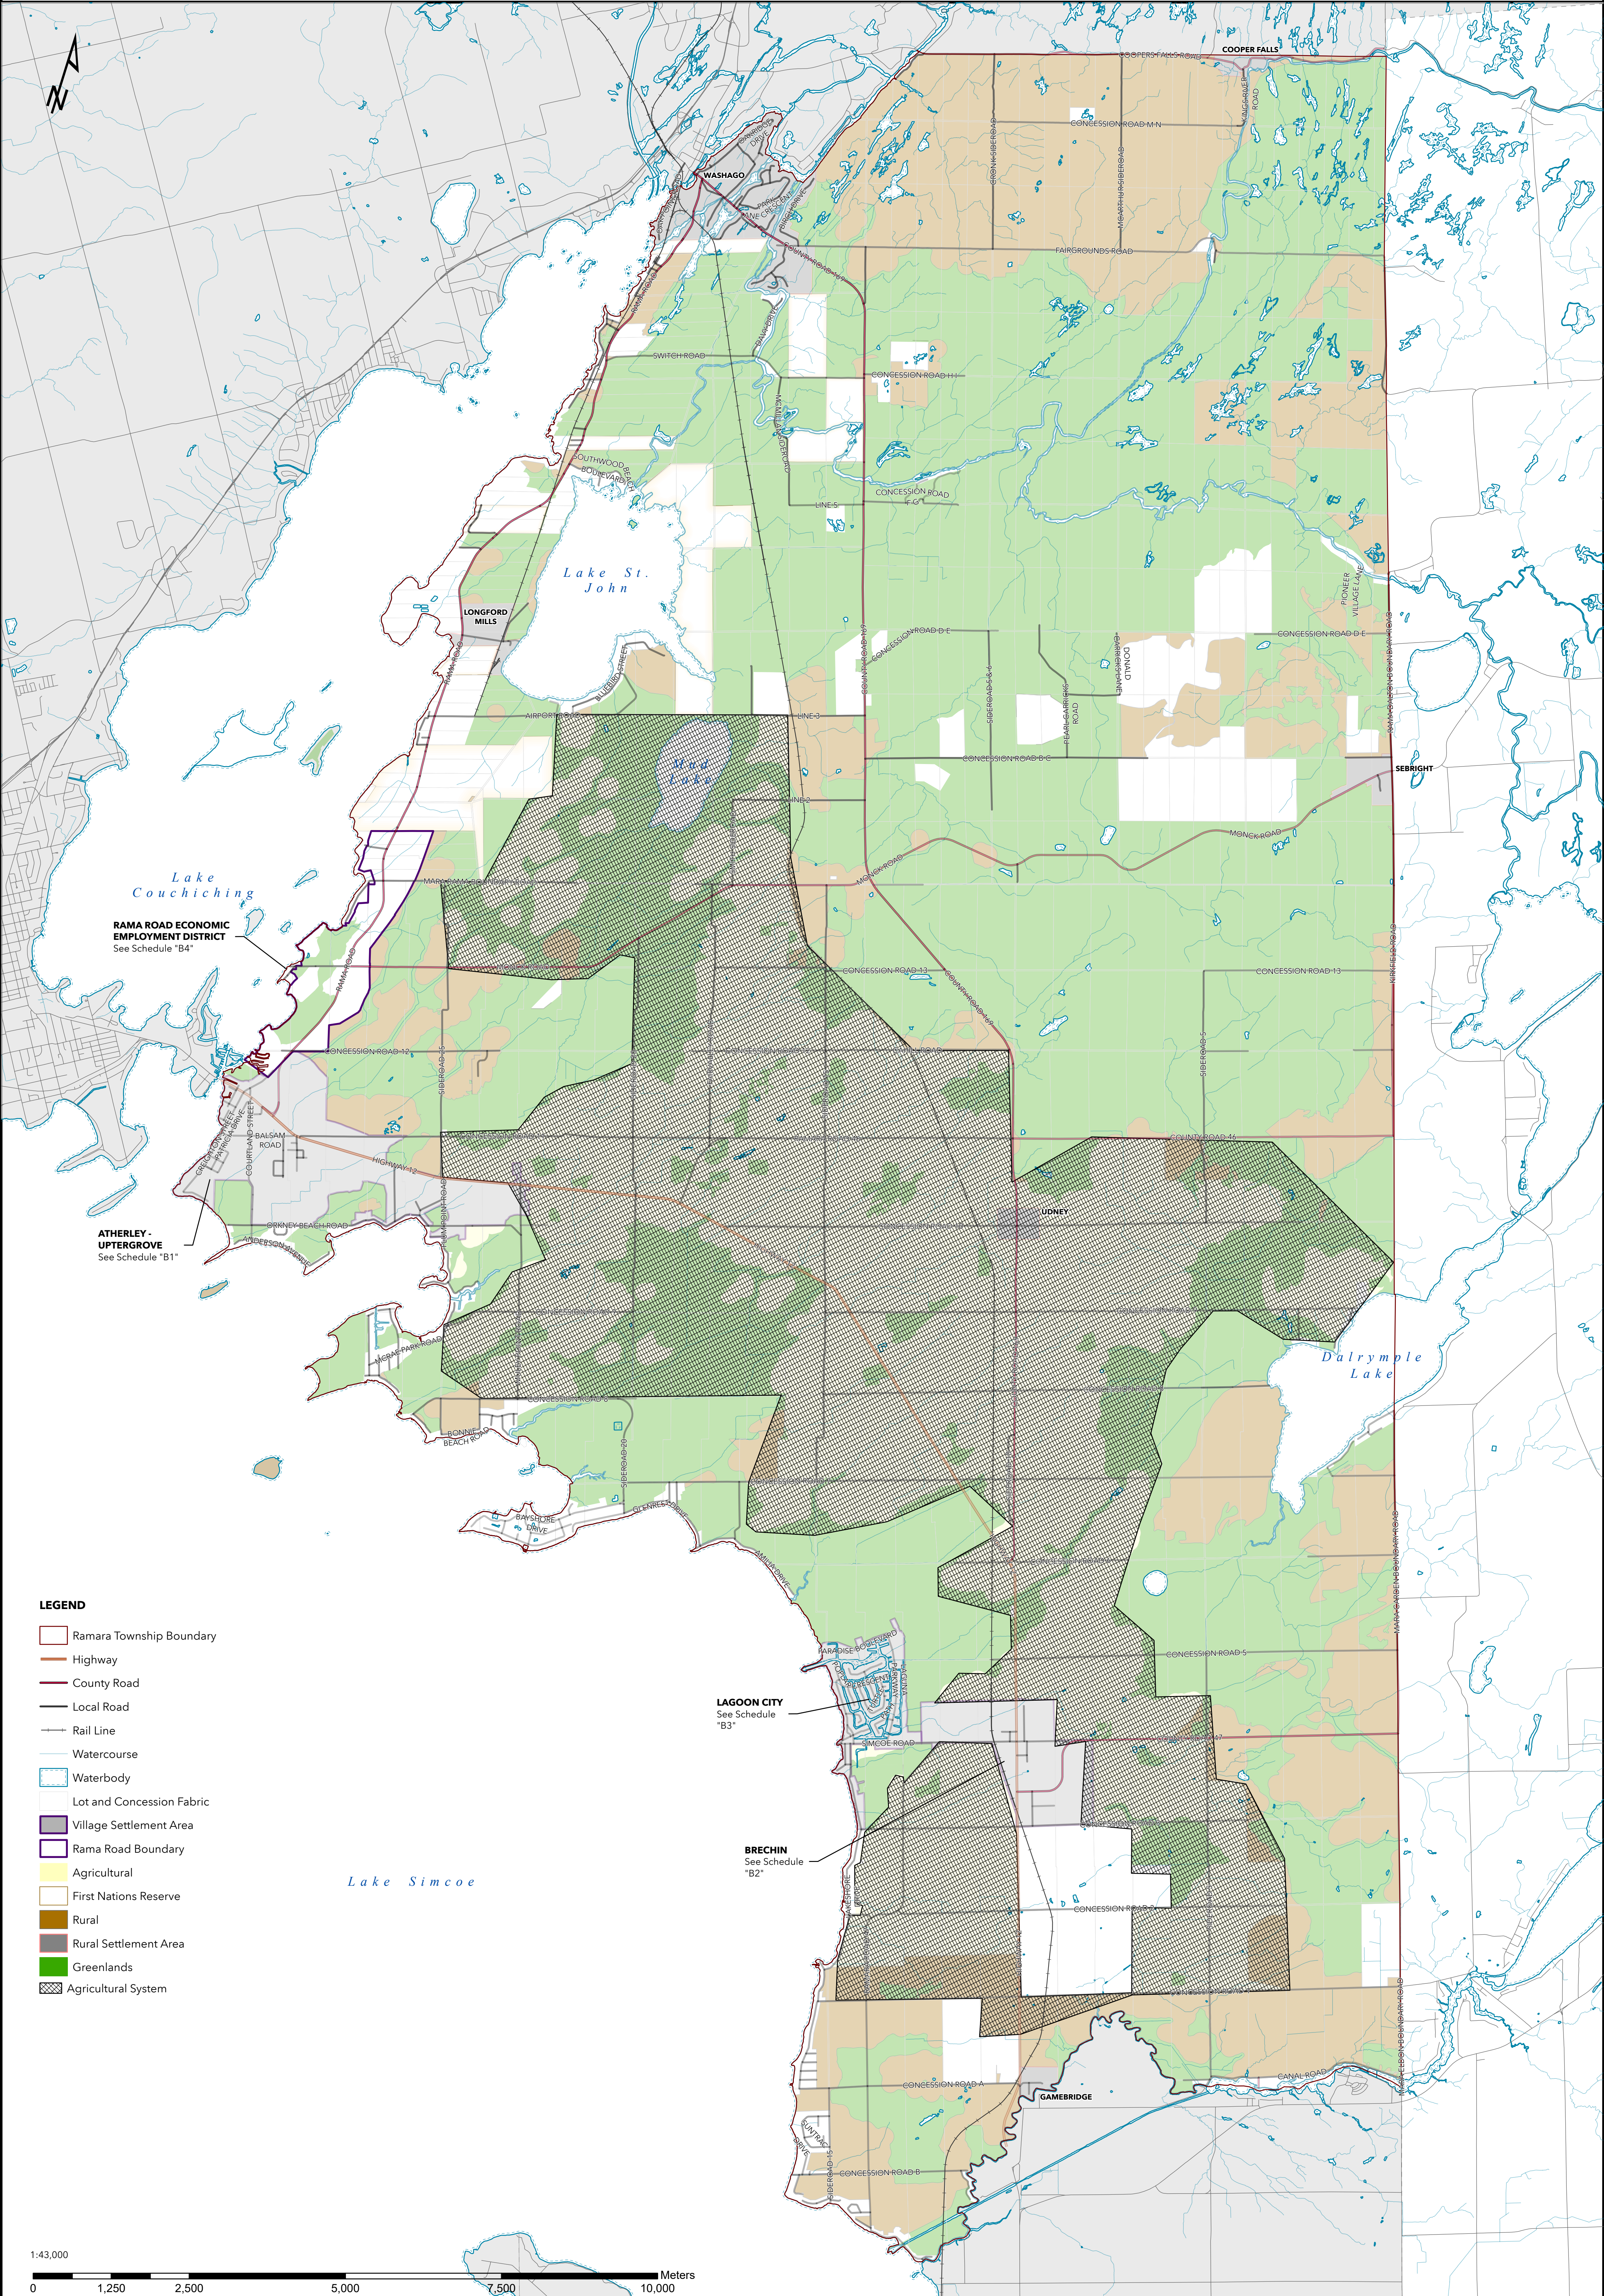

THE TOWNSHIP OF RAMARA OFFICIAL PLAN

SCHEDULE "G" - AGRICULTURAL SYSTEM

Date Exported: 2025-04-11

DRAFT

- Ramara Township Boundary
- Highway
- County Road
- Local Road
- Rail Line
- Watercourse
- Waterbody
- Lot and Concession Fabric
- Village Settlement Area
- Rama Road Boundary
- Agricultural
- First Nations Reserve
- Rural
- Rural Settlement Area
- Greenlands
- Agricultural System