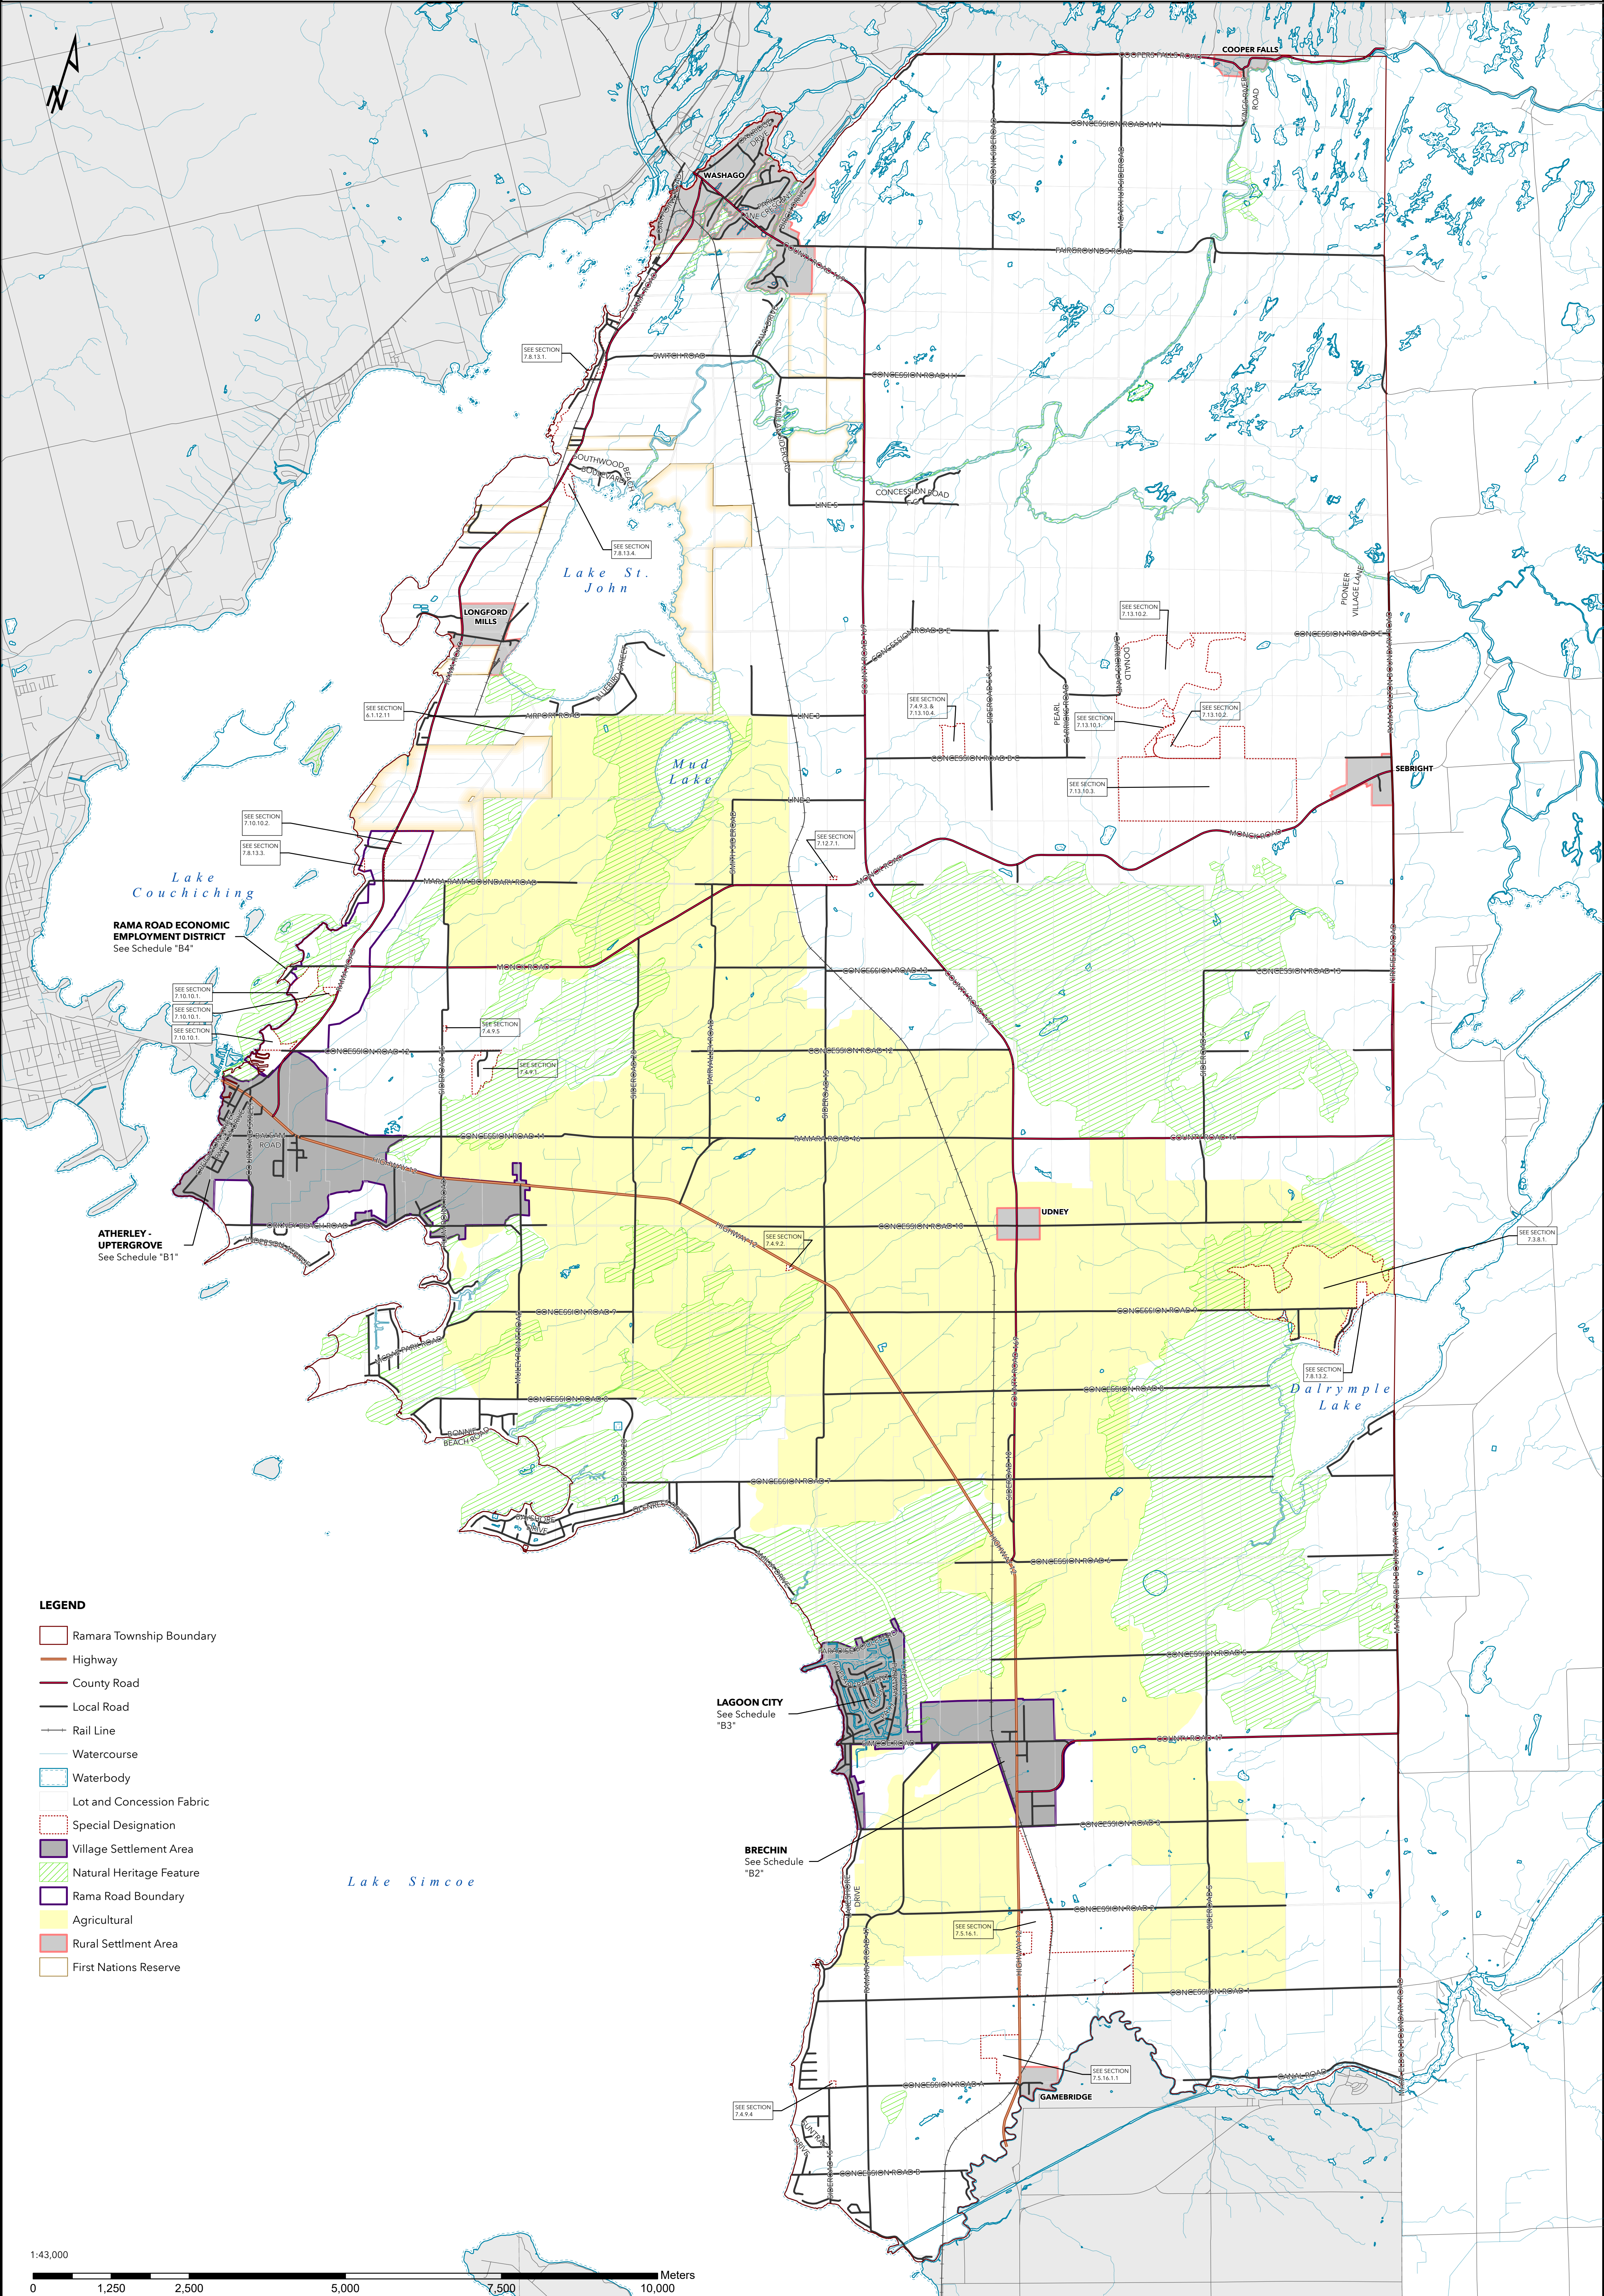

THE TOWNSHIP OF RAMARA OFFICIAL PLAN

SCHEDULE "G" - AGRICULTURAL SYSTEM

Date Exported: 2025-01-30

DRAFT

- LEGEND**
- Ramara Township Boundary
 - Highway
 - County Road
 - Local Road
 - Rail Line
 - Watercourse
 - Waterbody
 - Lot and Concession Fabric
 - Special Designation
 - Village Settlement Area
 - Natural Heritage Feature
 - Rama Road Boundary
 - Agricultural
 - Rural Settlement Area
 - First Nations Reserve